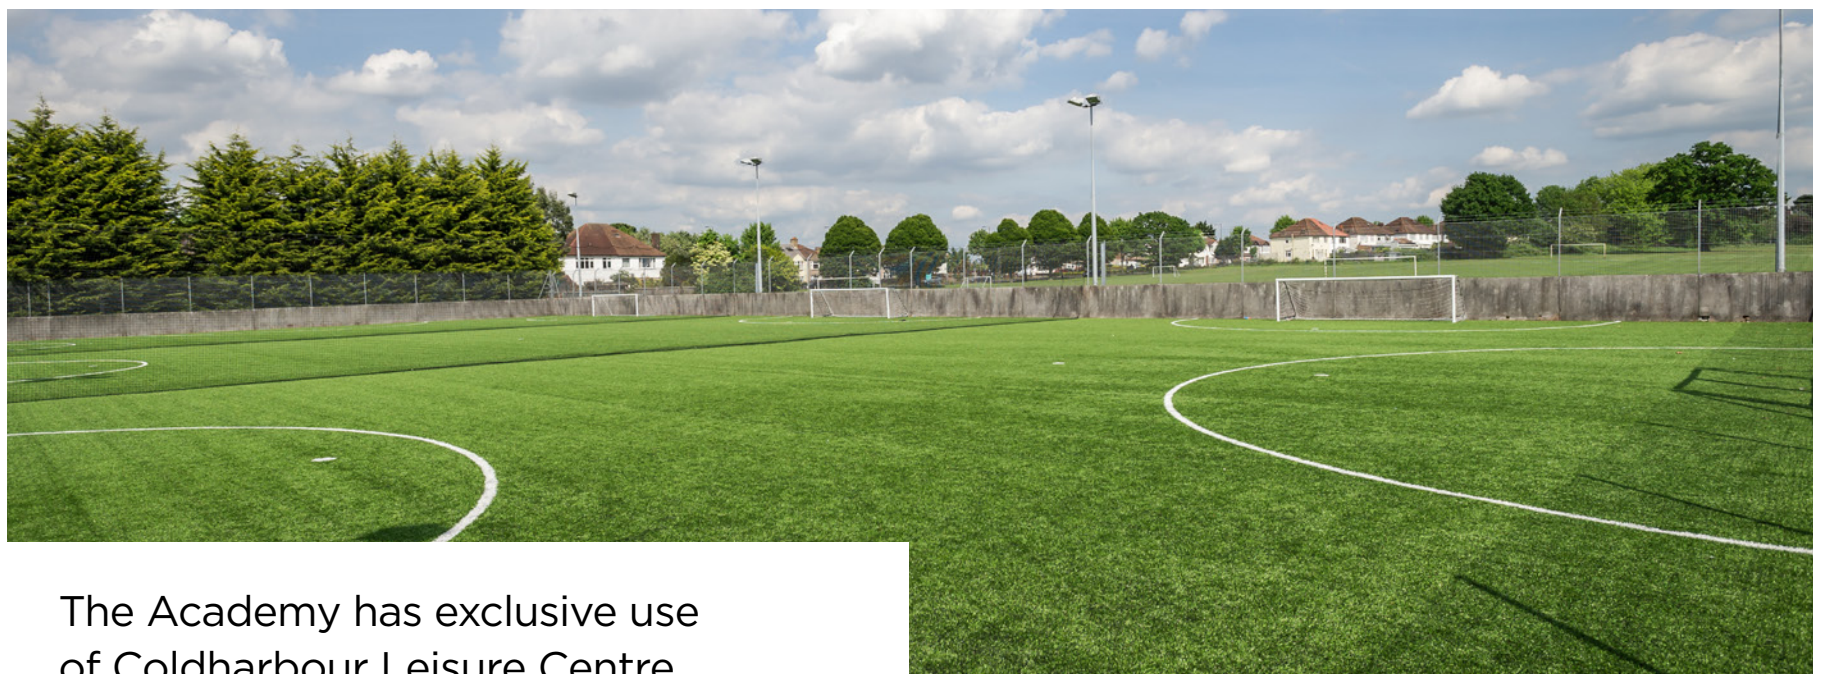

COLDHARBOUR LEISURE CENTRE

The Academy has exclusive use of Coldharbour Leisure Centre. The centre is used for training, matches and some education classes.